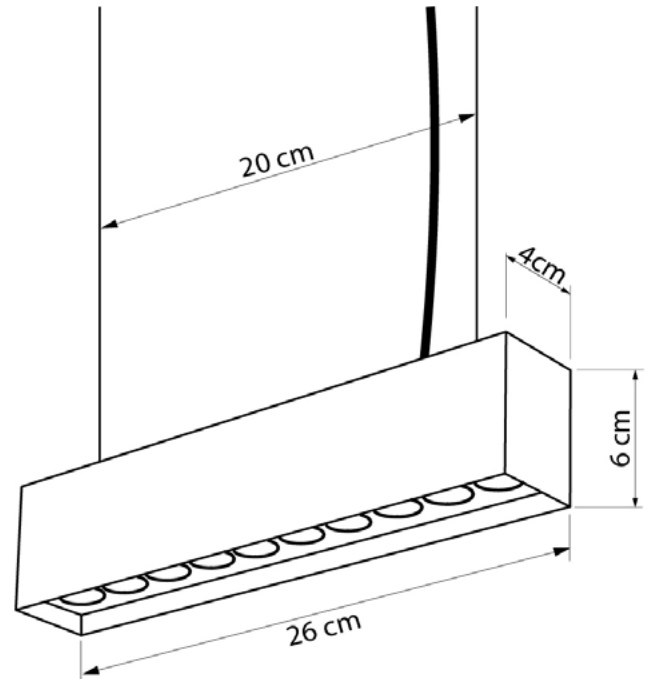

EXPRESS

6351026.05.91

Width:	4 cm
Length:	26 cm
Height of lampshade:	6 cm
Lampholder / Socket:	LED
Number of light sources:	10
Max. wattage:	15 W (watts)
Color temperature:	3000 K (Kelvin)
Voltage:	230 V (volt)
Material:	metal
Color:	black
Lamp included:	yes
Protection class:	IP20