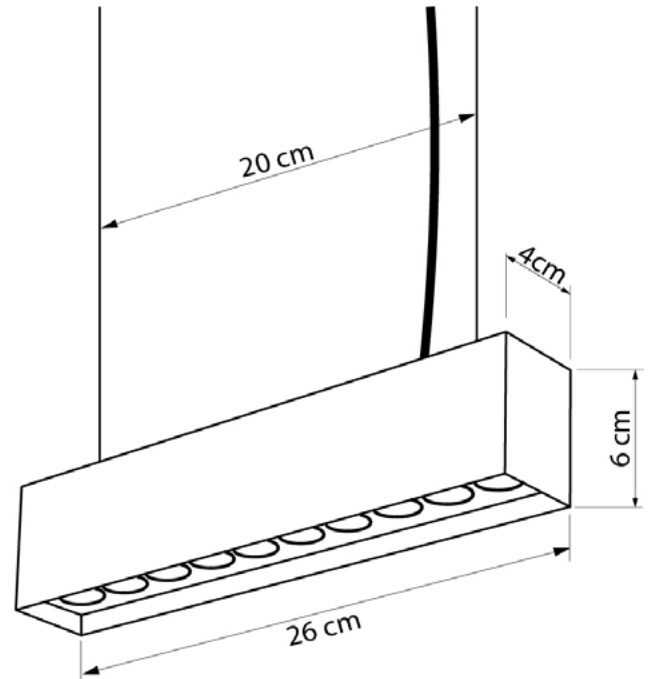

EXPRESS

6351026.05.92

Width:	4 cm
Length:	26 cm
Height of lampshade:	6 cm
Lampholder / Socket:	LED
Number of light sources:	10
Max. wattage:	15 W (watts)
Color temperature:	4000 K (Kelvin)
Voltage:	230 V (volt)
Material:	metal
Color:	black
Lamp included:	yes
Protection class:	IP20