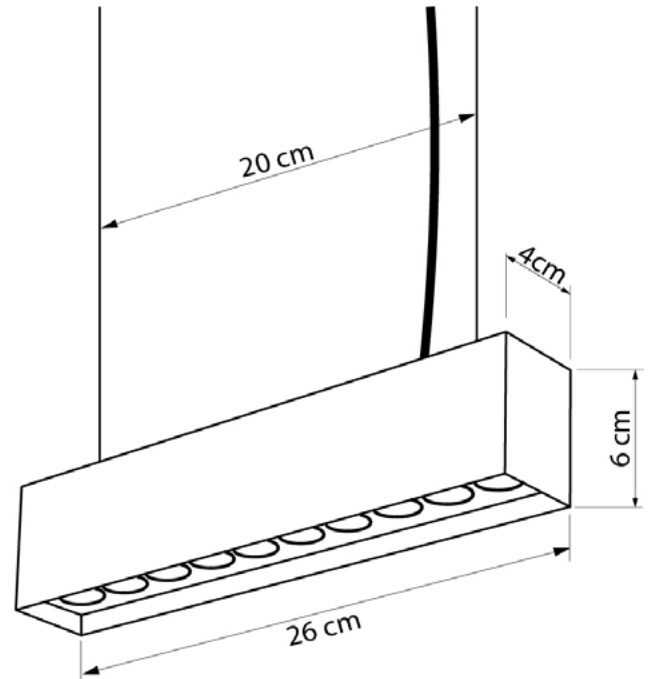

EXPRESS

6351026.05.93

Width:	4 cm
Length:	26 cm
Height of lampshade:	6 cm
Lampholder / Socket:	LED
Number of light sources:	10
Max. wattage:	15 W (watts)
Color temperature:	6000 K (Kelvin)
Voltage:	230 V (volt)
Material:	metal
Color:	black
Lamp included:	yes
Protection class:	IP20