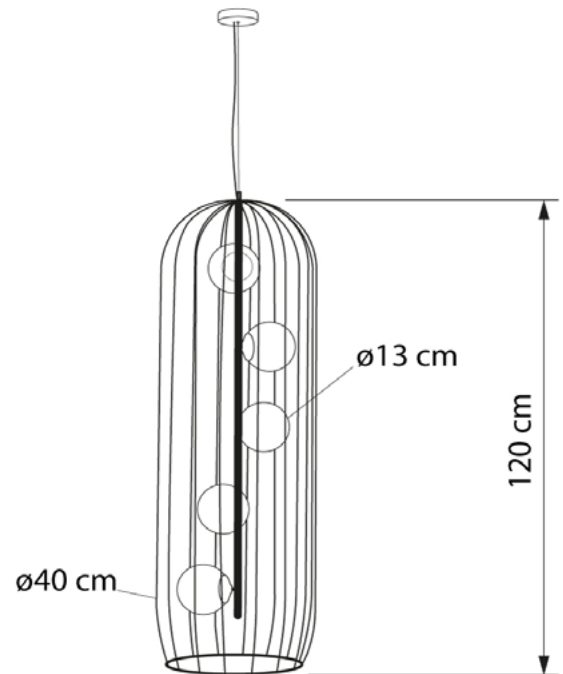

CORSICA

6365120.05.01

Height:	120 cm
Diameter:	40 cm
Diameter of lampshade:	13 cm
Lampholder / Socket:	E27
Number of light sources:	5
Max. wattage:	60 W (watts)
Voltage:	230 V (volt)
Material:	metal / glass
Color:	black / white
Lamp included:	no
Protection class: IP20	IP20