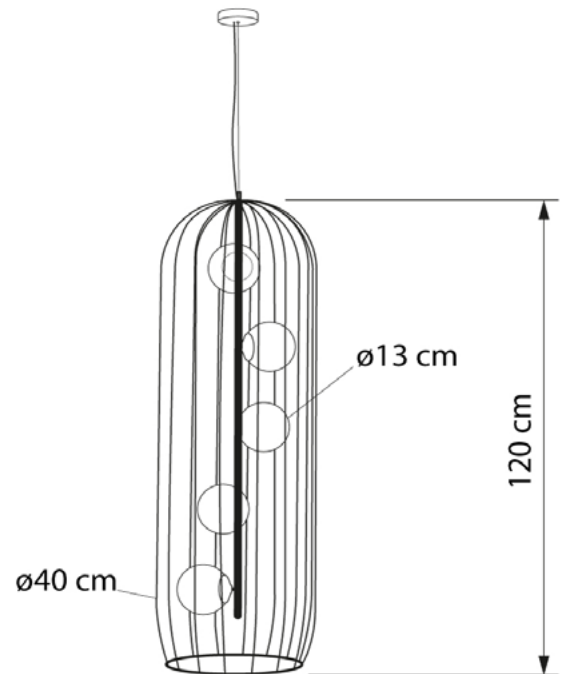

CORSIKA

6365120.05.23

Height:	120 cm
Diameter:	40 cm
Diameter of lampshade:	13 cm
Lampholder / Socket:	E27
Number of light sources:	5
Max. wattage:	60 W (watts)
Voltage:	230 V (volt)
Material:	metal / glass
Color:	black / brown
Lamp included:	no
Protection class: IP20	IP20