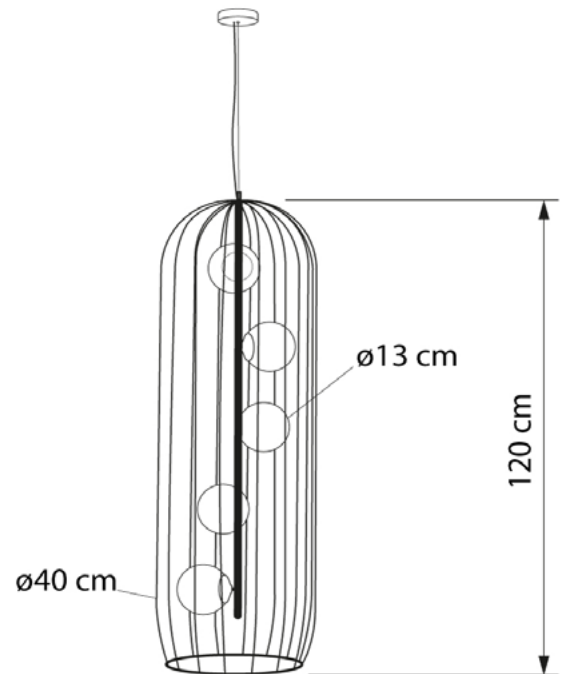

CORSICA

6365120.05.69

Height:	120 cm
Diameter:	40 cm
Diameter of lampshade:	13 cm
Lampholder / Socket:	E27
Number of light sources:	5
Max. wattage:	60 W (watts)
Voltage:	230 V (volt)
Material:	metal / glass
Color:	black / black smoke
Lamp included:	no
Protection class: IP20	IP20