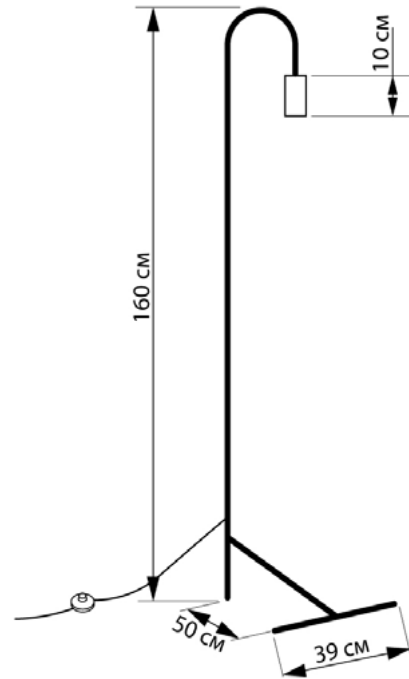

CODA

637160.05.05

Height:	160 cm
Width:	39 cm
Length:	50 cm
Diameter of lampshade:	6 cm
Height of lampshade:	9,5 cm
Lampholder / Socket:	MR16 GU10
Number of light sources:	1
Max. wattage:	60 W (watts)
Voltage:	230 V (volt)
Material: metal	metal
Color: black	black
Lamp included: no	no