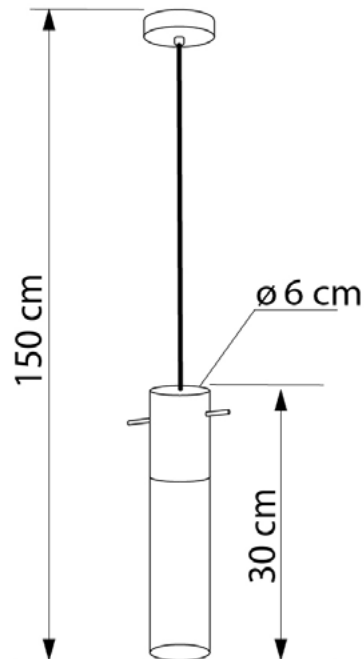

GLASS

638130.01.00

Height:	150 cm
Diameter of lampshade:	6 cm
Height of lampshade:	30 cm
Lampholder / Socket:	MR16 GU10
Number of light sources:	1
Max. wattage:	60 W (watts)
Voltage:	230 V (volt)
Material:	metal / glass
Color:	white
Lamp included:	no
Protection class:	IP20