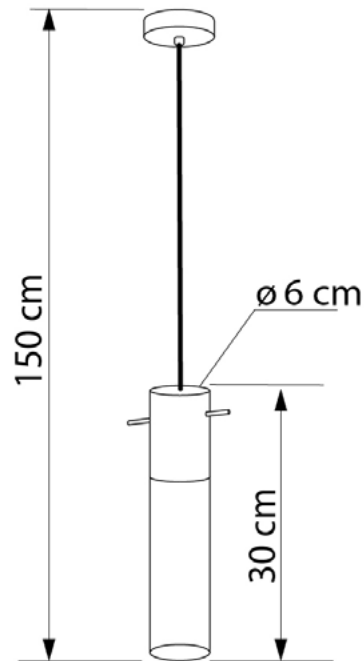

GLASS

638130.05.00

Height:	150 cm
Diameter of lampshade:	6 cm
Height of lampshade:	30 cm
Lampholder / Socket:	MR16 GU10
Number of light sources:	1
Max. wattage:	60 W (watts)
Voltage:	230 V (volt)
Material:	metal / glass
Color:	black
Lamp included:	no
Protection class:	IP20