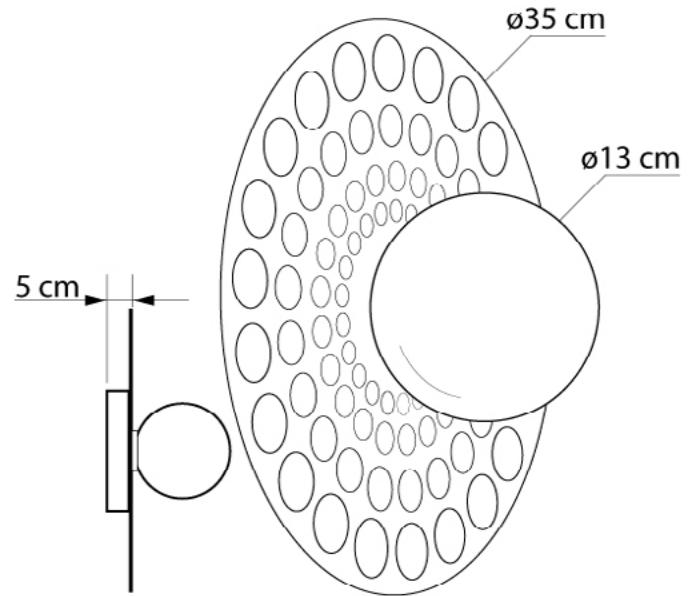

HYPNOTIC

639135.05.01

Height:	35 cm
Spacing from wall::	5 cm
Lampholder / Socket	E14
Number of light sources:	1
Max. wattage:	40 W (watts)
Voltage:	230 V (volt)
Material:	metal / glass
Color:	black / white
Lamp included:	yes
Protection class:	IP20