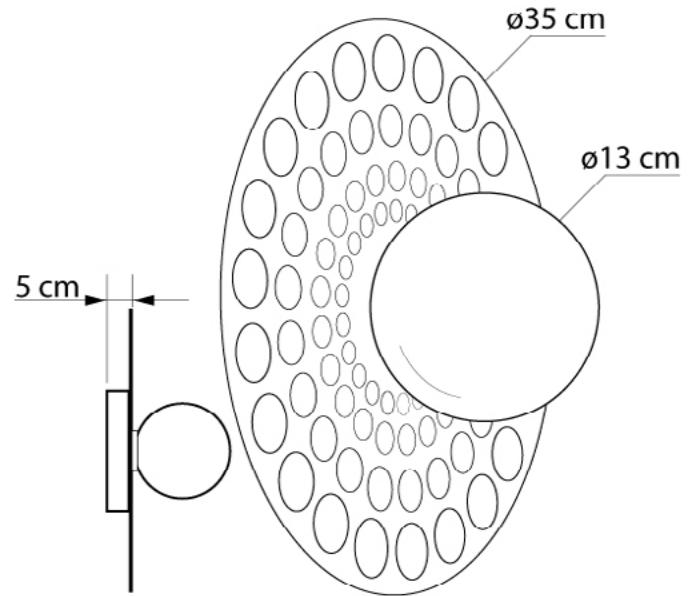

HYPNOTIC

639135.05.23

Height:	35 cm
Spacing from wall::	5 cm
Lampholder / Socket	E14
Number of light sources:	1
Max. wattage:	40 W (watts)
Voltage:	230 V (volt)
Material:	metal / glass
Color:	black / brown
Lamp included:	yes
Protection class:	IP20