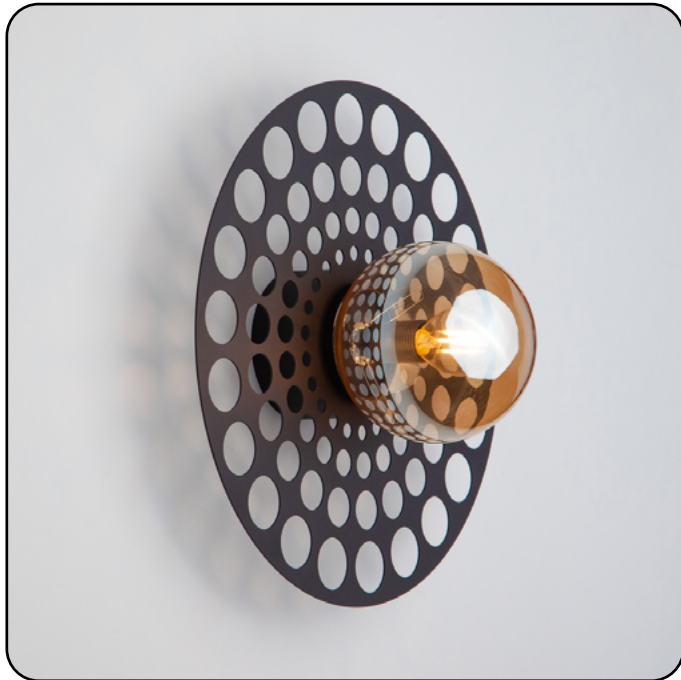

HYPNOTIC

639135.05.23

Height:	35 cm
Spacing from wall::	5 cm
Lampholder / Socket	E14
Number of light sources:	1
Max. wattage:	40 W (watts)
Voltage:	230 V (volt)
Material:	metal / glass
Color:	black / brown
Lamp included:	yes
Protection class:	IP20