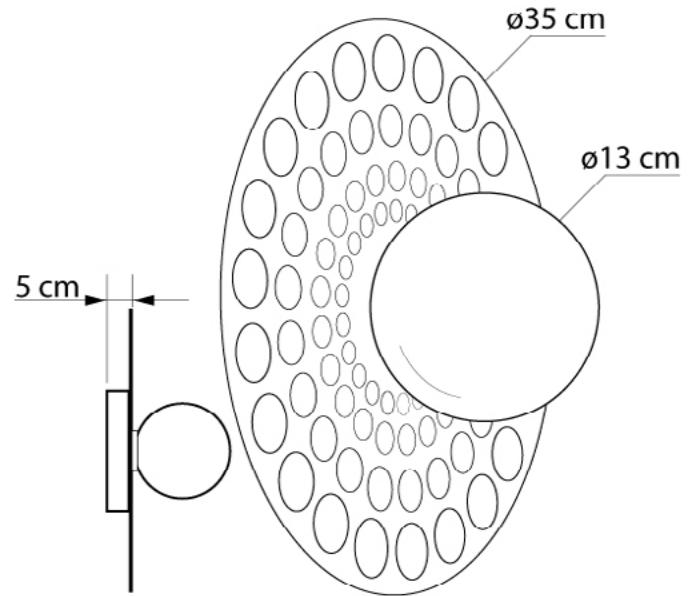

HYPNOTIC

639135.05.69

Height:	35 cm
Spacing from wall::	5 cm
Lampholder / Socket	E4
Number of light sources:	1
Max. wattage:	40 W (watts)
Voltage:	230 V (volt)
Material:	metal / glass
Color:	black / black smoke
Lamp included:	yes
Protection class:	IP20