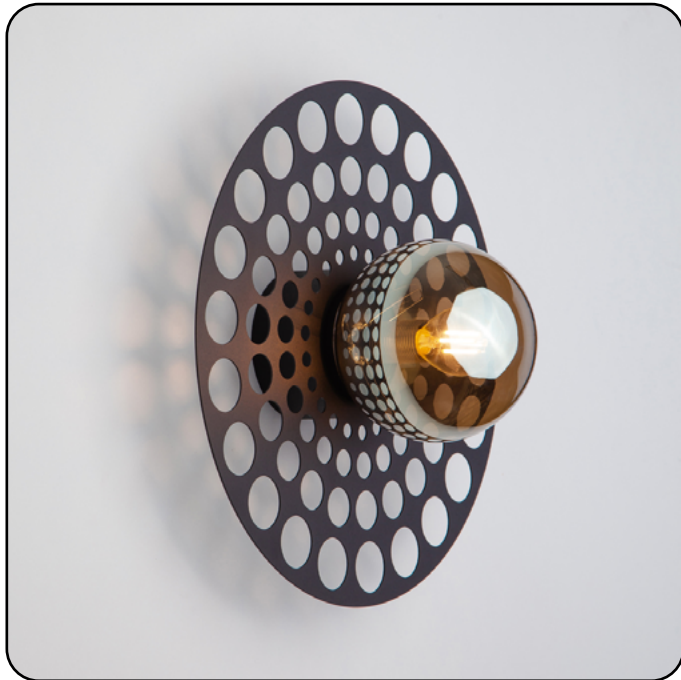

HYPNOTIC

639135.05.69

Height:	35 cm
Spacing from wall::	5 cm
Lampholder / Socket	E4
Number of light sources:	1
Max. wattage:	40 W (watts)
Voltage:	230 V (volt)
Material:	metal / glass
Color:	black / black smoke
Lamp included:	yes
Protection class:	IP20