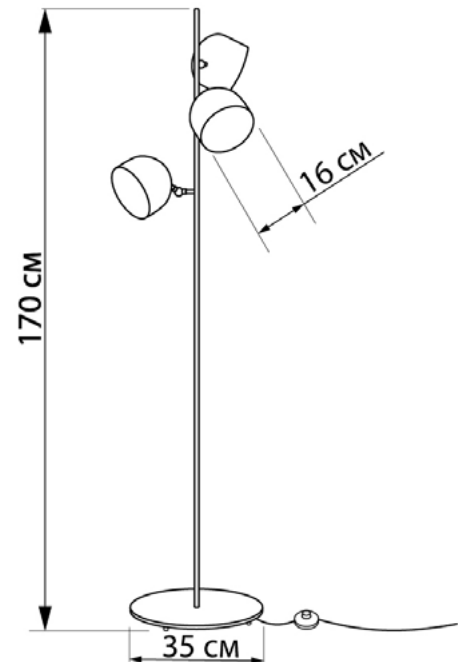

Floor lamps

Imperium Light

CATRINE

6403170.05.05

Height:	170 cm
Base diameter	35 cm
Diameter of lampshade:	16 cm
Lampholder / Socket:	E27
Number of light sources:	3
Max. wattage:	60 W
Voltage:	230 V
Material:	metal
Color:	black
Lamp included:	no
Protection class:	IP20