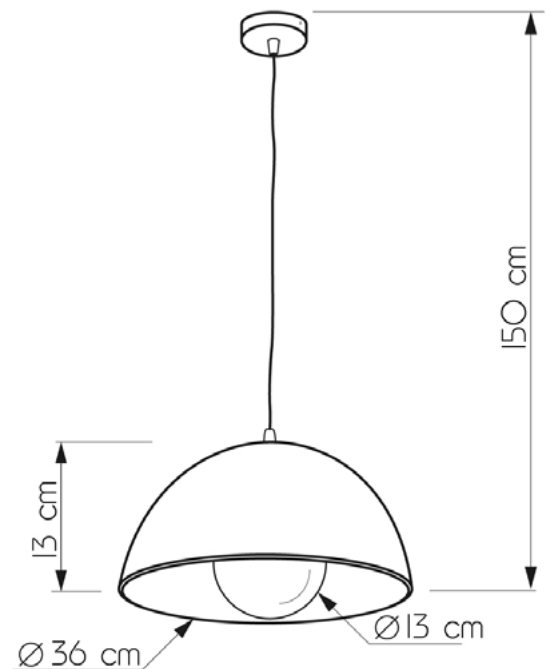

VARNA

64126.05.01

Height:	50–150 cm
Diameter of lampshade:	26 cm
Height of lampshade:	13 cm
Number of light sources:	E14
Max. wattage:	60 W
Voltage:	230 V
Material:	metal / glass
Color:	black / white
Lamp included:	no
Protection class:	IP20