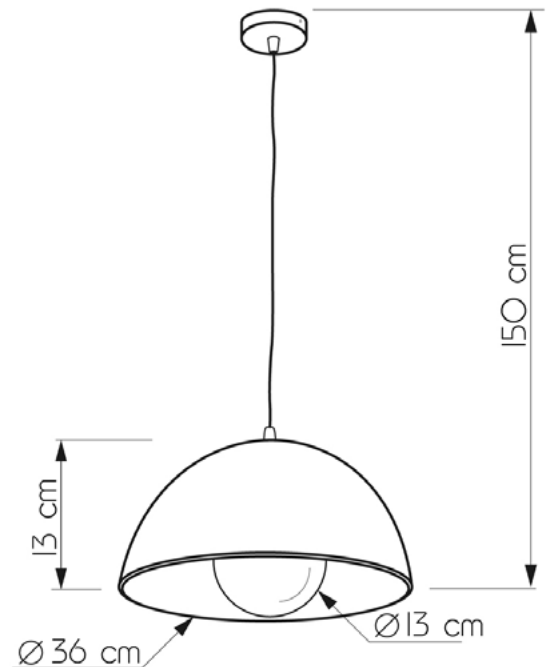

Suspension lamps

Imperium Light

VARNA

64126.05.23

Height:	50–150 cm
Diameter of lampshade:	26 cm
Height of lampshade:	13 cm
Number of light sources:	E14
Max. wattage:	60 W
Voltage:	230 V
Material:	metal / glass
Color:	black / brown
Lamp included:	no
Protection class:	IP20