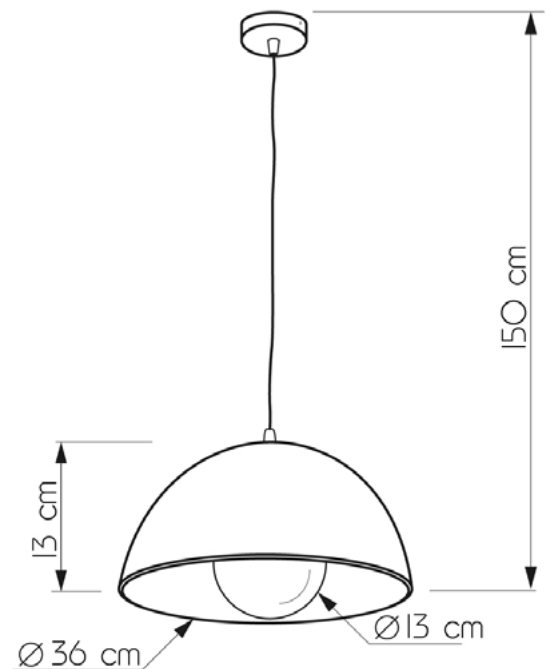

VARNA

64126.05.69

Height:	50–150 cm
Diameter of lampshade:	26 cm
Height of lampshade:	13 cm
Number of light sources:	E14
Max. wattage:	60 W
Voltage:	230 V
Material:	metal / glass
Color:	black / black smokeno
Lamp included:	IP20
Protection class:	