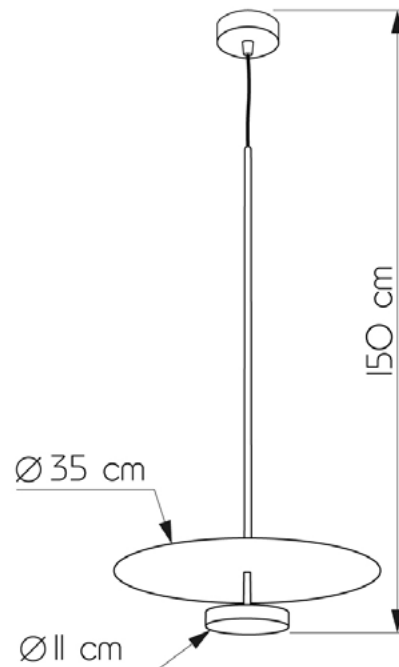

TOLEDO

642135.05.12.91

Height:	150 cm
Diameter:	35 cm
Diameter of lampshade:	11 cm
Height of lampshade:	2 cm
Lampholder / Socket:	LED
Number of light sources:	1
Max. wattage:	9 W (watts)
Color temperature:	3000 Kelvin
Voltage:	230 volt
Material:	metal
Color:	black / gold
Lamp included:	no
Protection class:	IP20