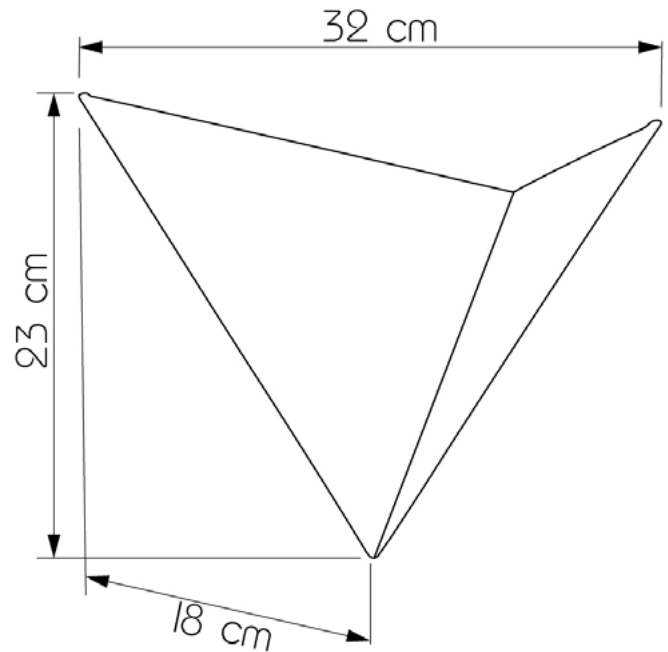

CAVE

64332.05.05

Height:	23 cm
Width:	32 cm
Spacing from wall:	18 cm
Lampholder / Socket:	G9
Number of light sources:	1
Max. wattage:	5 W (watts)
Voltage:	230 V (volt)
Material:	metal
Color:	black
Lamp included:	no
Protection class:	IP20