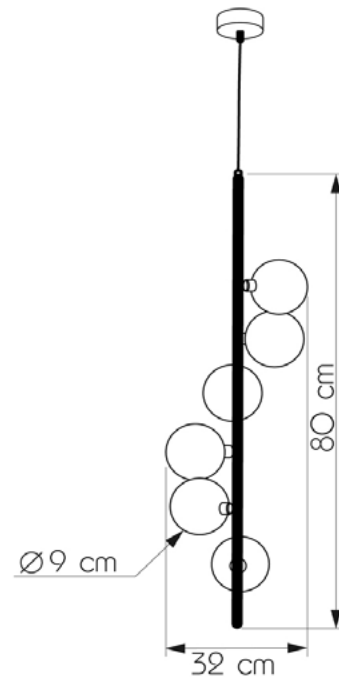

SPEAR

645680.05.01

Height:	80 cm
Width:	23 cm
Diameter of lampshade:	9 cm
Lampholder / Socket:	G9
Number of light sources:	6
Max. wattage:	5 W (watts)
Voltage:	230 V (volt)
Material:	metal / glass
Color:	black / white
Lamp included:	no
Protection class:	IP20