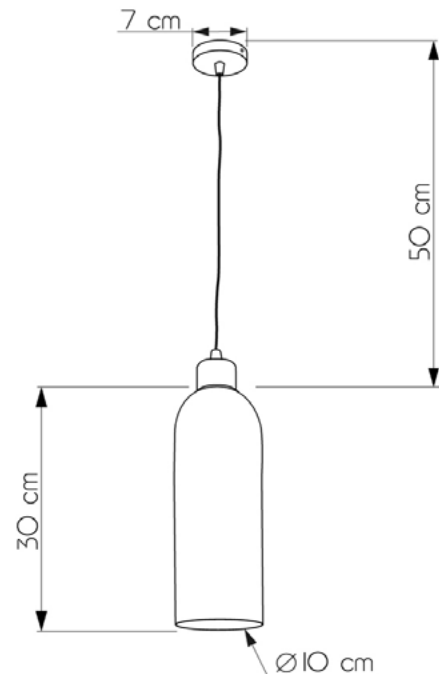

CANNON

647130.01.69

Height:	80 cm
Diameter of lampshade:	10 cm
Height of lampshade:	30 cm
Lampholder / Socket:	E27
Number of light sources:	1
Max. wattage:	60W (watts)
Voltage:	220 V (volt)
Material:	metal/glass
Color:	white / black smoke
Lamp included:	no
Protection class:	IP20