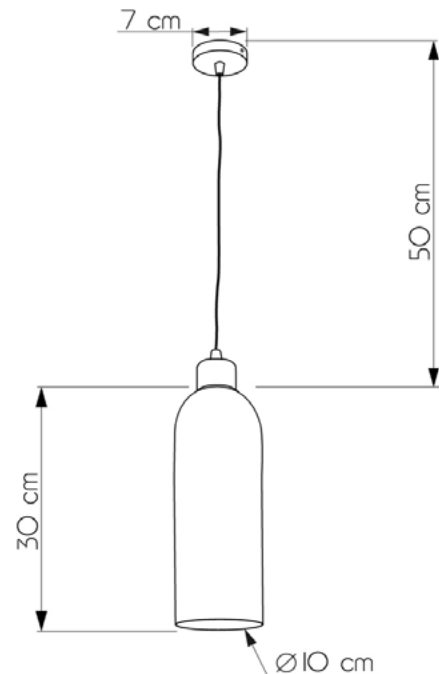

CANNON

647130.05.69

Height:	80 cm
Diameter of lampshade:	10 cm
Height of lampshade:	30 cm
Lampholder / Socket:	E27
Number of light sources:	1
Max. wattage:	60W (watts)
Voltage:	220 V (volt)
Material:	metal/glass
Color:	black / black smoke
Lamp included:	no
Protection class:	IP20