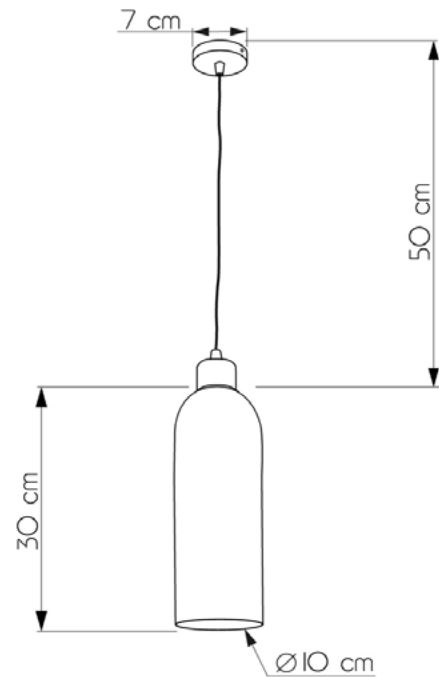

CANNON

647130.12.69

Height:	80 cm
Diameter of lampshade:	10 cm
Height of lampshade:	30 cm
Lampholder / Socket:	E27
Number of light sources:	1
Max. wattage:	60W (watts)
Voltage:	220 V (volt)
Material:	metal/glass
Color:	gold / black smoke
Lamp included:	no
Protection class:	IP20