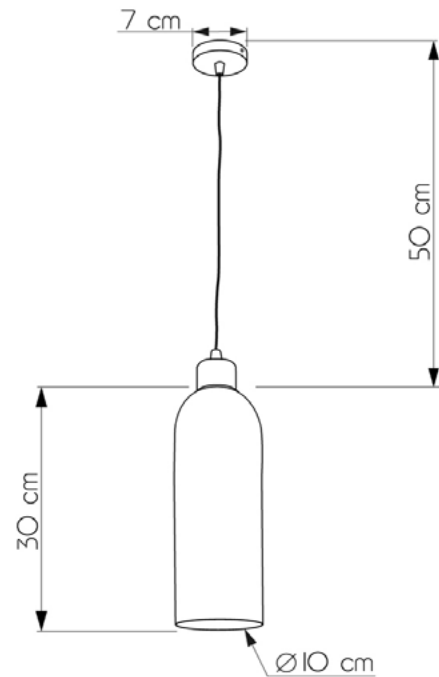

CANNON

647130.22.69

Height:	80 cm
Diameter of lampshade:	10 cm
Height of lampshade:	30 cm
Lampholder / Socket:	E27
Number of light sources:	1
Max. wattage:	60W (watts)
Voltage:	220 V (volt)
Material:	metal/glass
Color:	silver / black smoke
Lamp included:	no
Protection class:	IP20