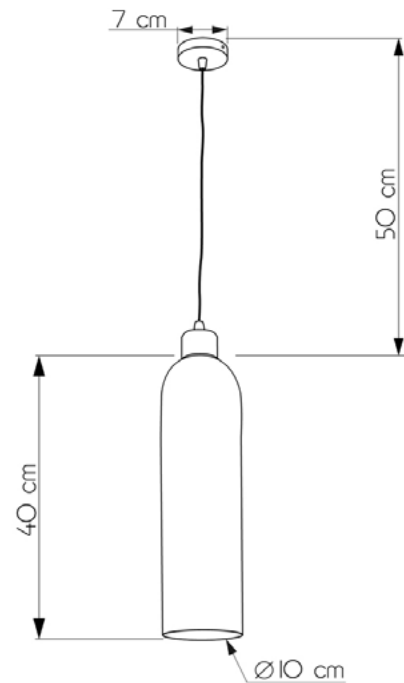

CANNON

647140.01.69

Height:	90 cm
Diameter of lampshade:	10 cm
Height of lampshade:	40 cm
Lampholder / Socket:	E27
Number of light sources:	1
Max. wattage:	60W (watts)
Voltage:	220 V (volt)
Material:	metal/glass
Color:	white / black smoke
Lamp included:	no
Protection class:	IP20