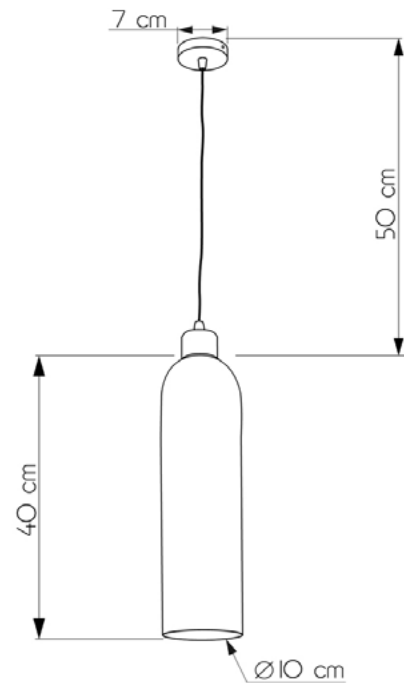

CANNON

647140.05.69

Height:	90 cm
Diameter of lampshade:	10 cm
Height of lampshade:	40 cm
Lampholder / Socket:	E27
Number of light sources:	1
Max. wattage:	60W (watts)
Voltage:	220 V (volt)
Material:	metal/glass
Color:	black / black smoke
Lamp included:	no
Protection class:	IP20