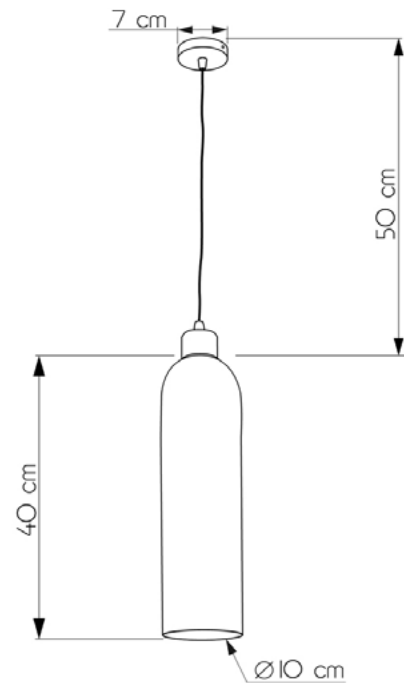

CANNON

647140.12.69

Height:	90 cm
Diameter of lampshade:	10 cm
Height of lampshade:	40 cm
Lampholder / Socket:	E27
Number of light sources:	1
Max. wattage:	60W (watts)
Voltage:	220 V (volt)
Material:	metal/glass
Color:	gold / black smoke
Lamp included:	no
Protection class:	IP20