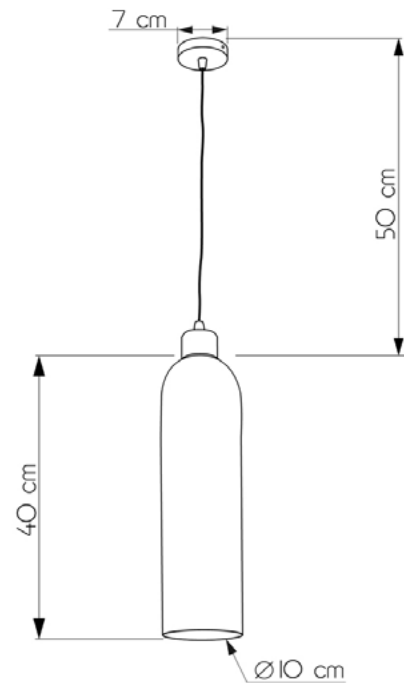

CANNON

647140.22.69

Height:	90 cm
Diameter of lampshade:	10 cm
Height of lampshade:	40 cm
Lampholder / Socket:	E27
Number of light sources:	1
Max. wattage:	60W (watts)
Voltage:	220 V (volt)
Material:	metal/glass
Color:	silver / black smoke
Lamp included:	no
Protection class:	IP20