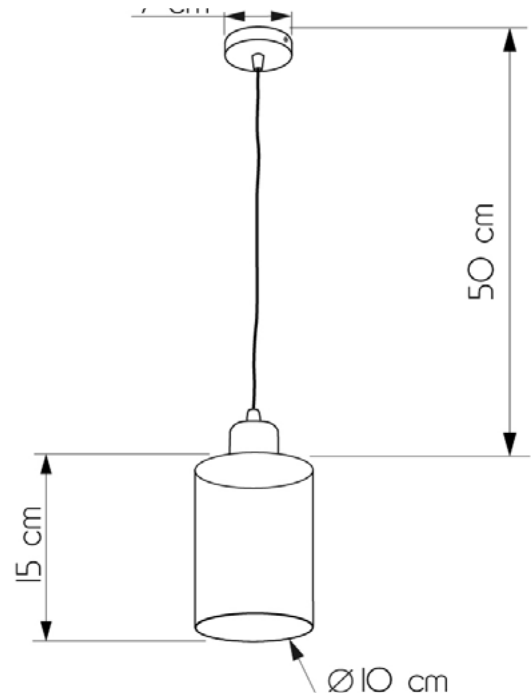

KOCHI

648115.OI.23

Height:	50 cm
Diameter of lampshade:	10 cm
Height of lampshade:	15 cm
Lampholder / Socket:	E27
Number of light sources:	1
Max. wattage:	60W (watts)
Voltage:	220 V (volt)
Material:	metal/glass
Color:	white / honey color
Lamp included:	no
Protection class:	IP20