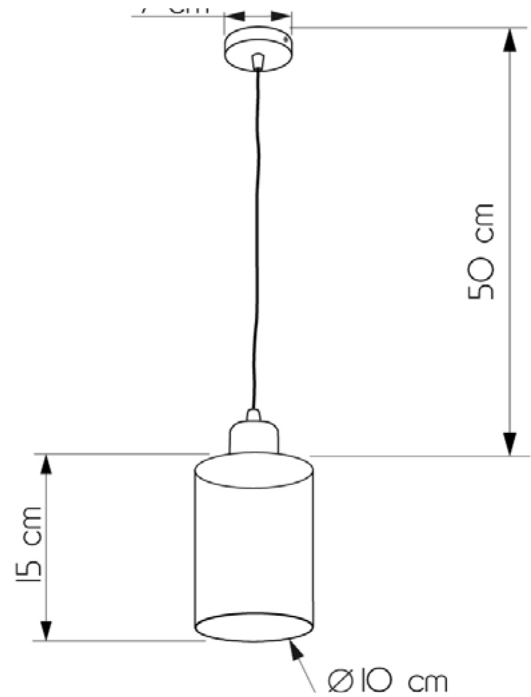

KOCHI

648115.OI.69

Height:	50 cm
Diameter of lampshade:	10 cm
Height of lampshade:	15 cm
Lampholder / Socket:	E27
Number of light sources:	1
Max. wattage:	60W (watts)
Voltage:	220 V (volt)
Material:	metal/glass
Color:	white / black smoke
Lamp included:	no
Protection class:	IP20