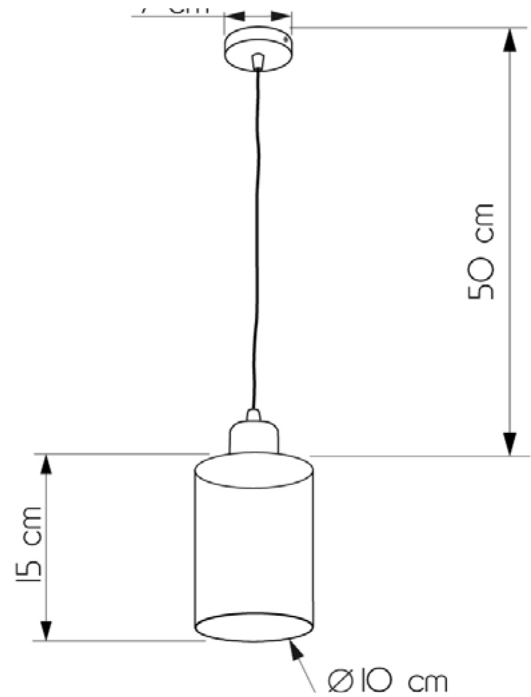

KOCHI

648115.05.23

Height:	50 cm
Diameter of lampshade:	10 cm
Height of lampshade:	15 cm
Lampholder / Socket:	E27
Number of light sources:	1
Max. wattage:	60W (watts)
Voltage:	220 V (volt)
Material:	metal/glass
Color:	black / honey color
Lamp included:	no
Protection class:	IP20