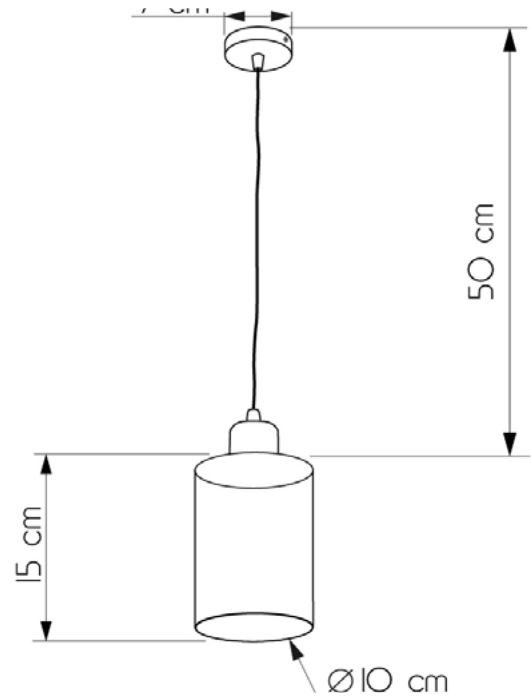

KOCHI

648115.05.69

| | |
|--------------------------|---------------------|
| Height: | 50 cm |
| Diameter of lampshade: | 10 cm |
| Height of lampshade: | 15 cm |
| Lampholder / Socket: | E27 |
| Number of light sources: | 1 |
| Max. wattage: | 60W (watts) |
| Voltage: | 220 V (volt) |
| Material: | metal/glass |
| Color: | black / black smoke |
| Lamp included: | no |
| Protection class: | IP20 |