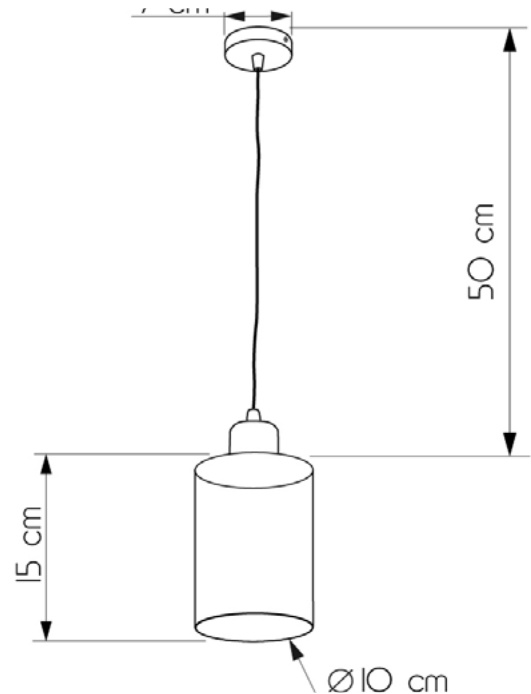

KOCHI

648115.12.23

Height:	50 cm
Diameter of lampshade:	10 cm
Height of lampshade:	15 cm
Lampholder / Socket:	E27
Number of light sources:	1
Max. wattage:	60W (watts)
Voltage:	220 V (volt)
Material:	metal/glass
Color:	gold / honey color
Lamp included:	no
Protection class:	IP20