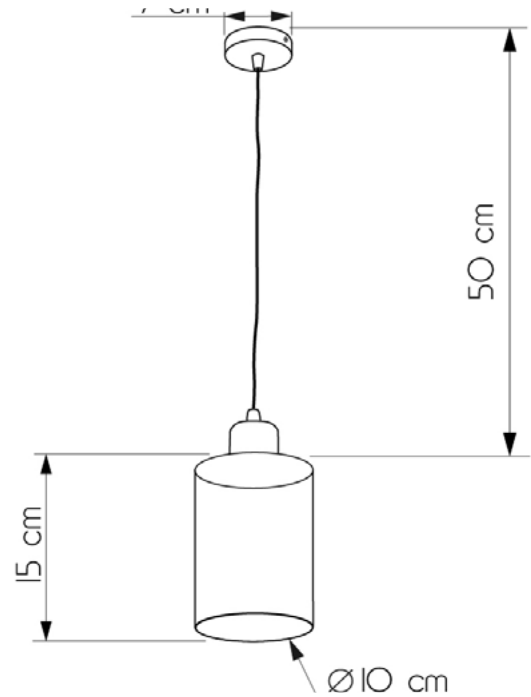

KOCHI

648115.12.69

Height:	50 cm
Diameter of lampshade:	10 cm
Height of lampshade:	15 cm
Lampholder / Socket:	E27
Number of light sources:	1
Max. wattage:	60W (watts)
Voltage:	220 V (volt)
Material:	metal/glass
Color:	gold / black smoke
Lamp included:	no
Protection class:	IP20