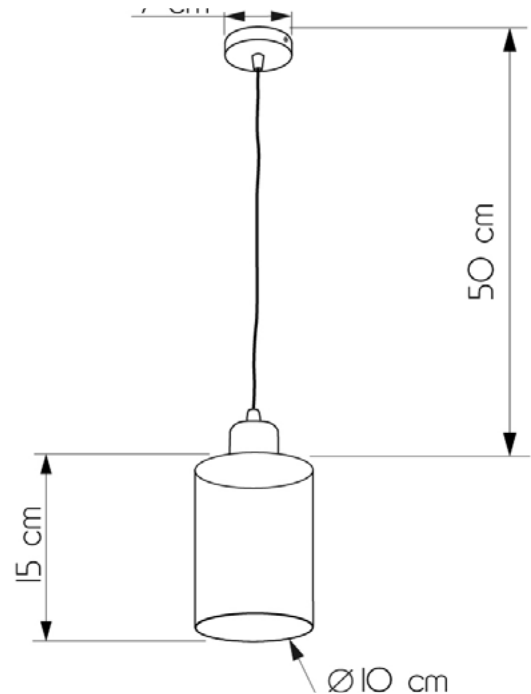

KOCHI

648115.22.23

Height:	50 cm
Diameter of lampshade:	10 cm
Height of lampshade:	15 cm
Lampholder / Socket:	E27
Number of light sources:	1
Max. wattage:	60W (watts)
Voltage:	220 V (volt)
Material:	metal/glass
Color:	silver / honey color
Lamp included:	no
Protection class:	IP20