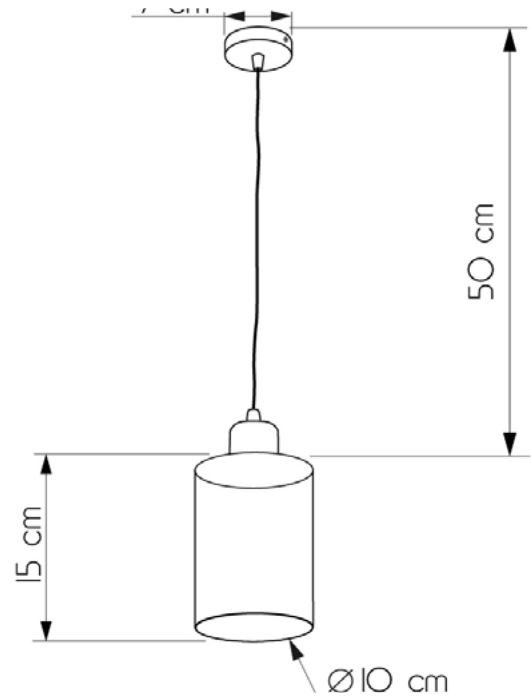

KOCHI

648115.22.69

Height:	50 cm
Diameter of lampshade:	10 cm
Height of lampshade:	15 cm
Lampholder / Socket:	E27
Number of light sources:	1
Max. wattage:	60W (watts)
Voltage:	220 V (volt)
Material:	metal/glass
Color:	silver / black smoke
Lamp included:	no
Protection class:	IP20