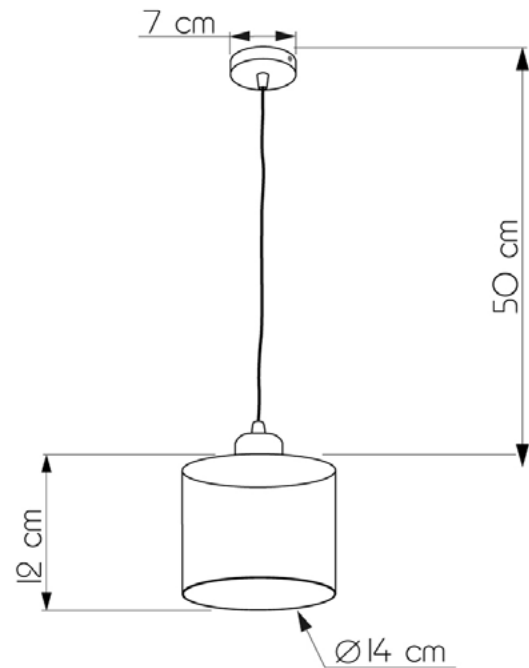

JURBISE

649112.01.23

Height:	50 cm
Diameter of lampshade:	14 cm
Height of lampshade:	12 cm
Lampholder / Socket:	E27
Number of light sources:	1
Max. wattage:	60W (watts)
Voltage:	220 V (volt)
Material:	metal/glass
Color:	black / honey color
Lamp included:	no
Protection class:	IP20