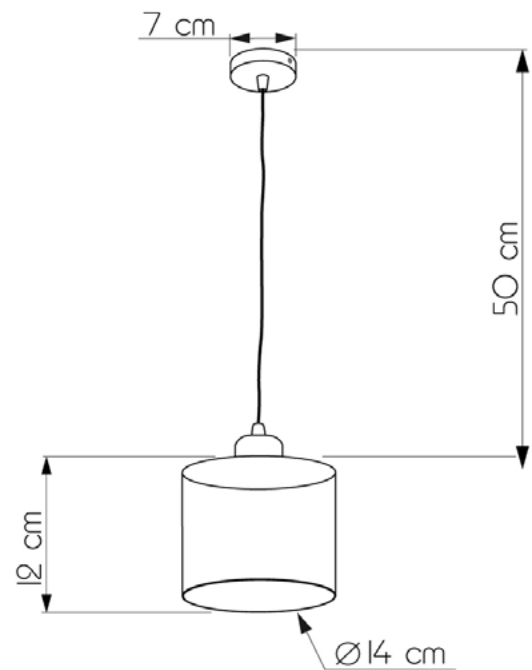

JURBISE

649112.01.69

Height:	50 cm
Diameter of lampshade:	14 cm
Height of lampshade:	12 cm
Lampholder / Socket:	E27
Number of light sources:	1
Max. wattage:	60W (watts)
Voltage:	220 V (volt)
Material:	metal/glass
Color:	white / black smoke
Lamp included:	no
Protection class:	IP20