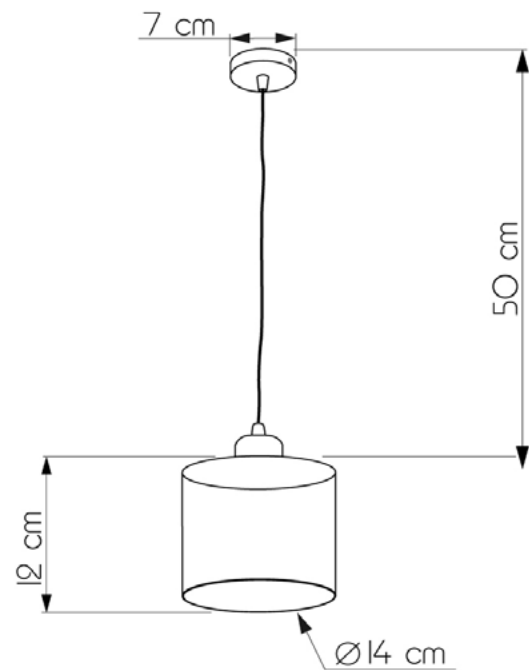

JURBISE

649112.05.23

Height:	50 cm
Diameter of lampshade:	14 cm
Height of lampshade:	12 cm
Lampholder / Socket:	E27
Number of light sources:	1
Max. wattage:	60W (watts)
Voltage:	220 V (volt)
Material:	metal/glass
Color:	black / honey color
Lamp included:	no
Protection class:	IP20