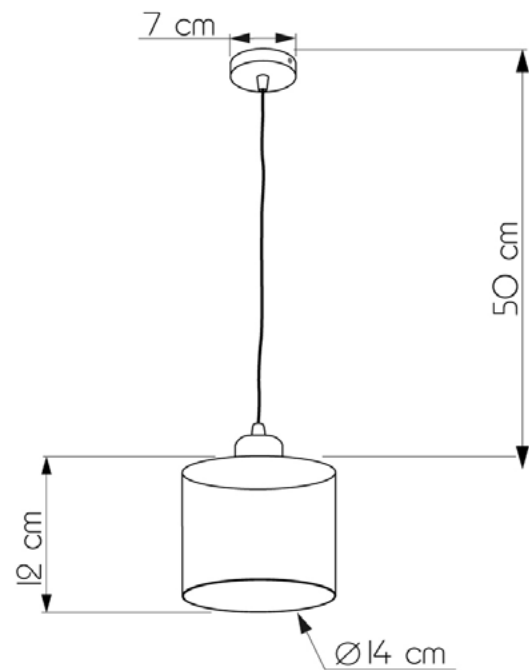

JURBISE

649112.05.69

Height:	50 cm
Diameter of lampshade:	14 cm
Height of lampshade:	12 cm
Lampholder / Socket:	E27
Number of light sources:	1
Max. wattage:	60W (watts)
Voltage:	220 V (volt)
Material:	metal/glass
Color:	black / black smoke
Lamp included:	no
Protection class:	IP20