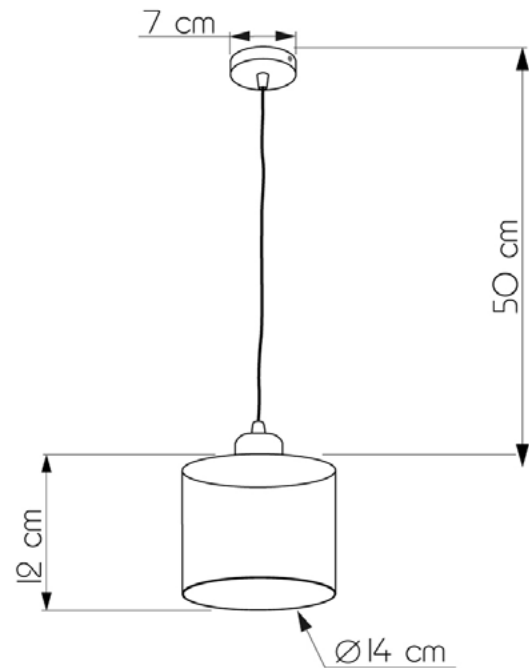

JURBISE

649112.12.69

Height:	50 cm
Diameter of lampshade:	14 cm
Height of lampshade:	12 cm
Lampholder / Socket:	E27
Number of light sources:	1
Max. wattage:	60W (watts)
Voltage:	220 V (volt)
Material:	metal/glass
Color:	gold / black smoke
Lamp included:	no
Protection class:	IP20