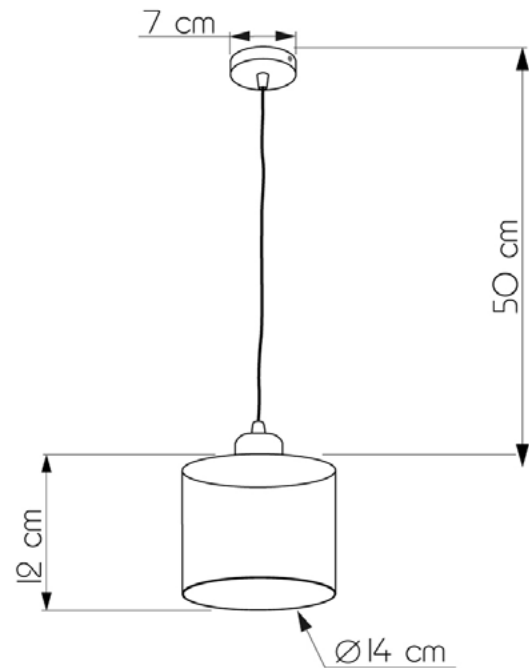

JURBISE

64912.22.23

Height:	50 cm
Diameter of lampshade:	14 cm
Height of lampshade:	12 cm
Lampholder / Socket:	E27
Number of light sources:	1
Max. wattage:	60W (watts)
Voltage:	220 V (volt)
Material:	metal/glass
Color:	silver / honey color
Lamp included:	no
Protection class:	IP20