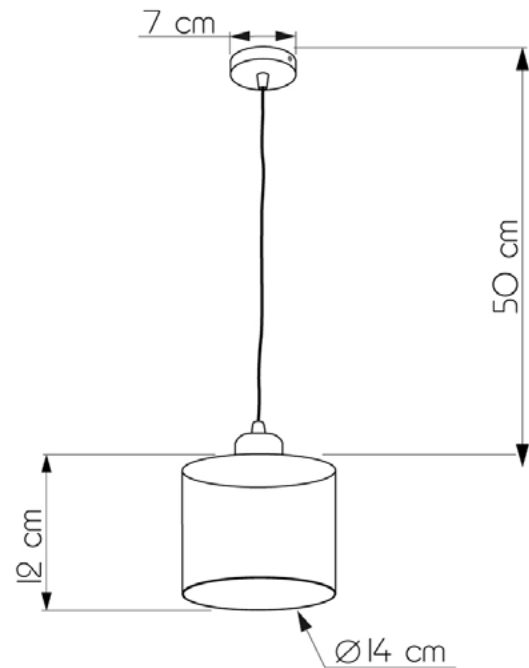

JURBISE

649112.22.69

Height:	50 cm
Diameter of lampshade:	14 cm
Height of lampshade:	12 cm
Lampholder / Socket:	E27
Number of light sources:	1
Max. wattage:	60W (watts)
Voltage:	220 V (volt)
Material:	metal/glass
Color:	silver / black smoke
Lamp included:	no
Protection class:	IP20