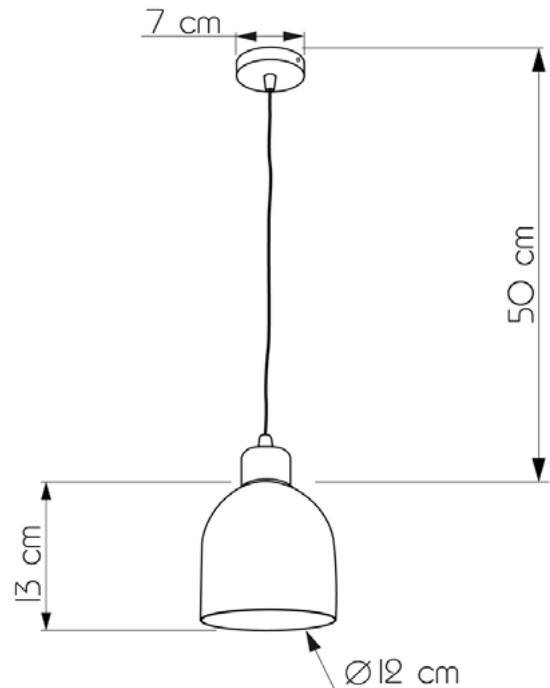

BELO

650113.01.69

Height:	50 cm
Diameter of lampshade:	12 cm
Height of lampshade:	13 cm
Lampholder / Socket:	E27
Number of light sources:	1
Max. wattage:	60W (watts)
Voltage:	220 V (volt)
Material:	metal/glass
Color:	white / black smoke
Lamp included:	no
Protection class:	IP20