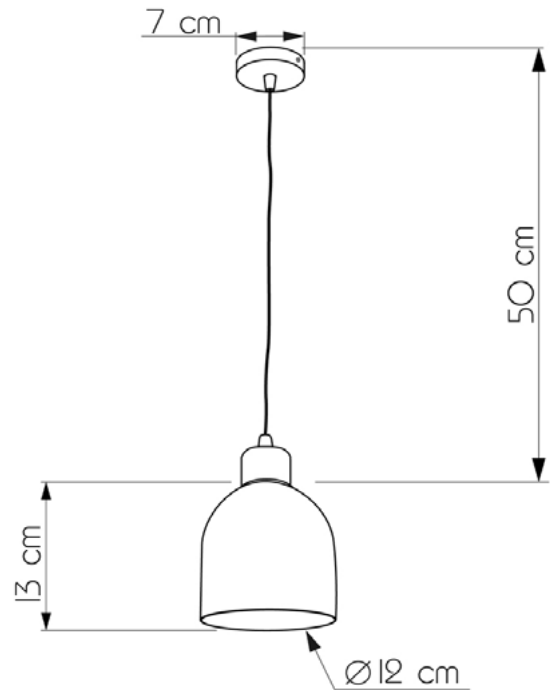

BELO

650113.05.69

Height:	50 cm
Diameter of lampshade:	12 cm
Height of lampshade:	13 cm
Lampholder / Socket:	E27
Number of light sources:	1
Max. wattage:	60W (watts)
Voltage:	220 V (volt)
Material:	metal/glass
Color:	black / black smoke
Lamp included:	no
Protection class:	IP20