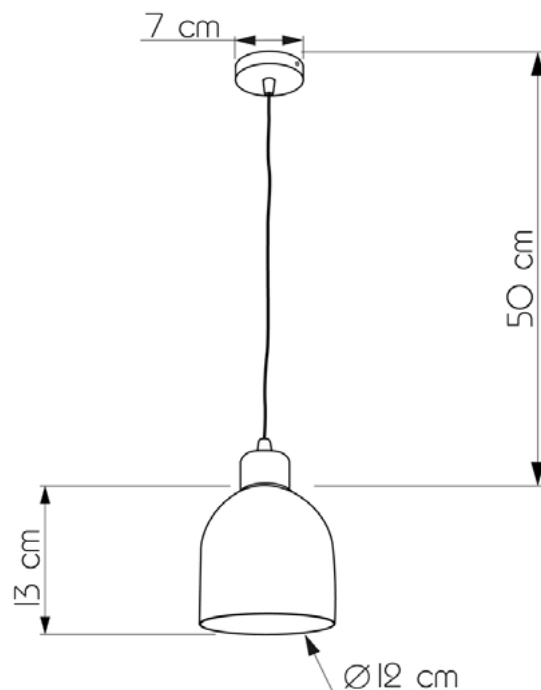

BELO

650113.12.69

Height:	50 cm
Diameter of lampshade:	12 cm
Height of lampshade:	13 cm
Lampholder / Socket:	E27
Number of light sources:	1
Max. wattage:	60W (watts)
Voltage:	220 V (volt)
Material:	metal/glass
Color:	gold / black smoke
Lamp included:	no
Protection class:	IP20