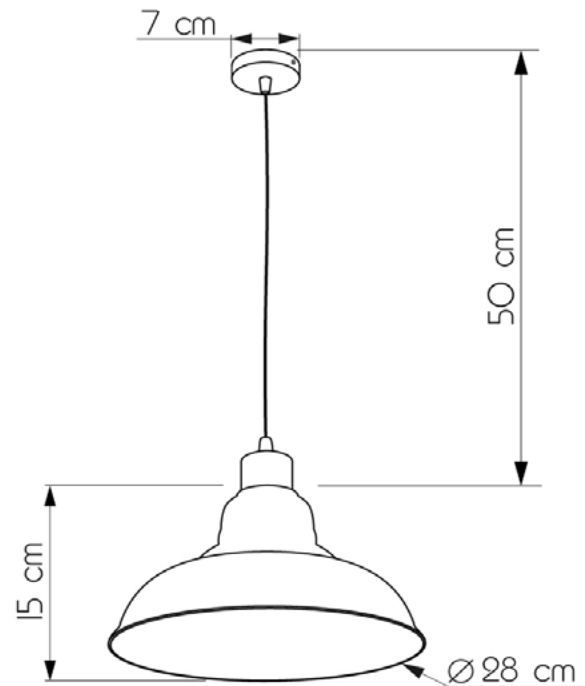

BOISE

652128.05.69

Height:	50 cm
Diameter of lampshade:	28 cm
Height of lampshade:	15 cm
Lampholder / Socket:	E27
Number of light sources:	1
Max. wattage:	60W (watts)
Voltage:	220 V (volt)
Material:	metal/glass
Color:	black / black smoke
Lamp included:	no
Protection class:	IP20