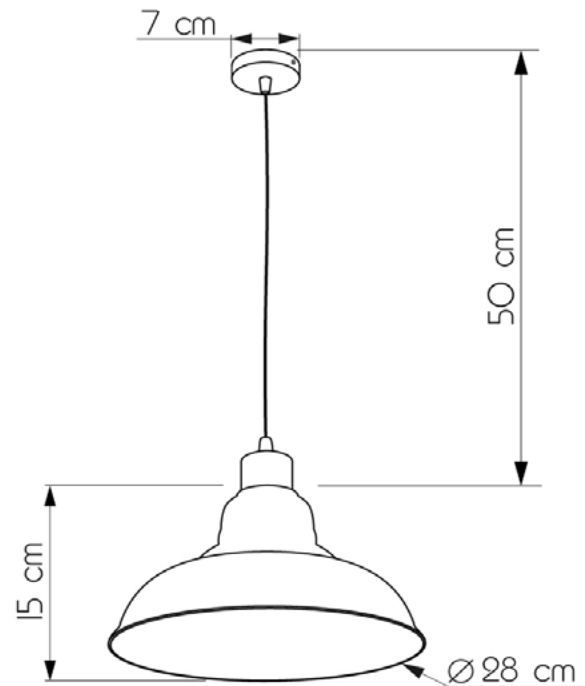

BOISE

652128.12.23

Height:	50 cm
Diameter of lampshade:	28 cm
Height of lampshade:	15 cm
Lampholder / Socket:	E27
Number of light sources:	1
Max. wattage:	60W (watts)
Voltage:	220 V (volt)
Material:	metal/glass
Color:	gold / honey color
Lamp included:	no
Protection class:	IP20