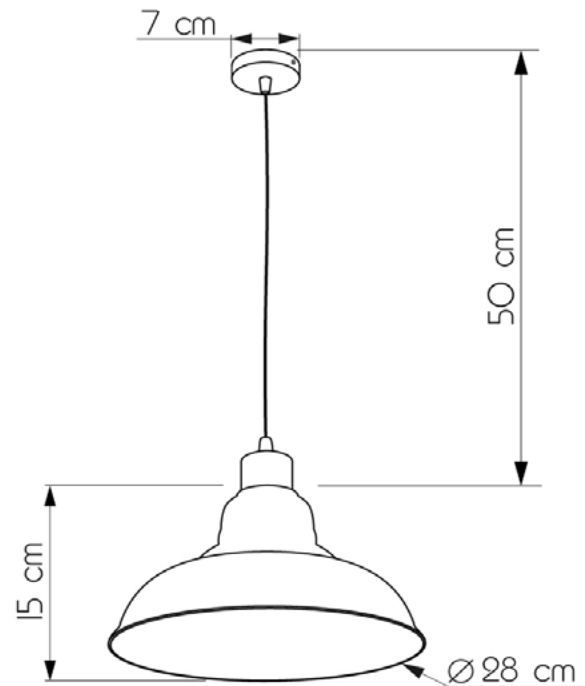

BOISE

652128.12.69

Height:	50 cm
Diameter of lampshade:	28 cm
Height of lampshade:	15 cm
Lampholder / Socket:	E27
Number of light sources:	1
Max. wattage:	60W (watts)
Voltage:	220 V (volt)
Material:	metal/glass
Color:	gold / black smoke
Lamp included:	no
Protection class:	IP20