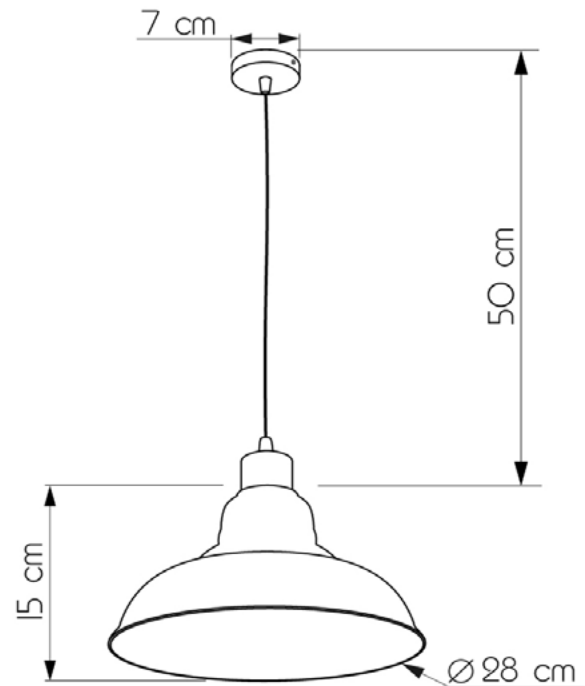

BOISE

652128.22.23

Height:	50 cm
Diameter of lampshade:	28 cm
Height of lampshade:	15 cm
Lampholder / Socket:	E27
Number of light sources:	1
Max. wattage:	60W (watts)
Voltage:	220 V (volt)
Material:	metal/glass
Color:	silver/ honey color
Lamp included:	no
Protection class:	IP20