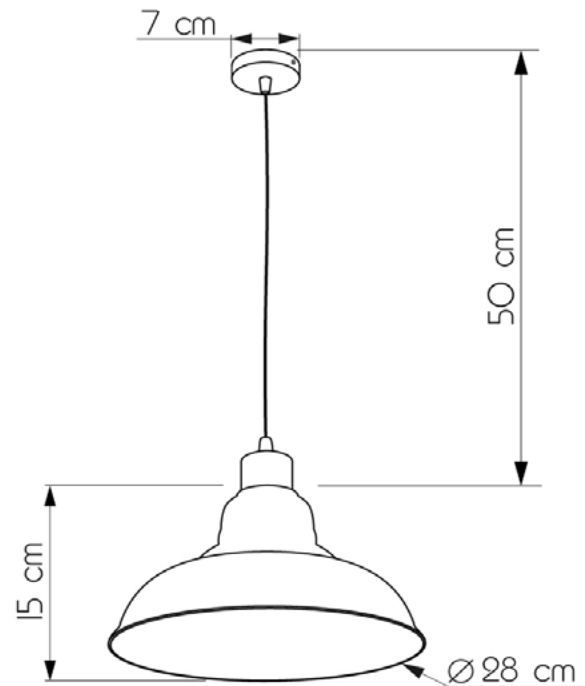

BOISE

652128.22.69

Height:	50 cm
Diameter of lampshade:	28 cm
Height of lampshade:	15 cm
Lampholder / Socket:	E27
Number of light sources:	1
Max. wattage:	60W (watts)
Voltage:	220 V (volt)
Material:	metal/glass
Color:	silver / black smoke
Lamp included:	no
Protection class:	IP20